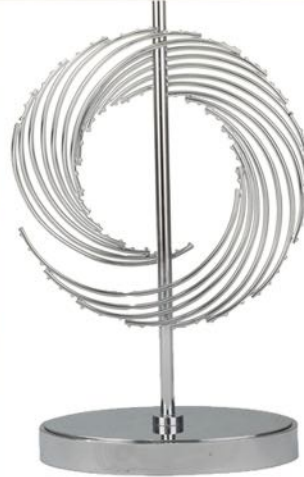

50261-02 | METAL 20.75" SWIRL TABLE LAMP, GOLD
21012900033

50261-01 | METAL 20.75" SWIRL TABLE LAMP, SILVER

Body: 11.5 X 6.25 X 20.75"H

Shade: 10.75 X 18 X 11"

Brushed Copper/Metal 150W Rotary Switch

21012900033