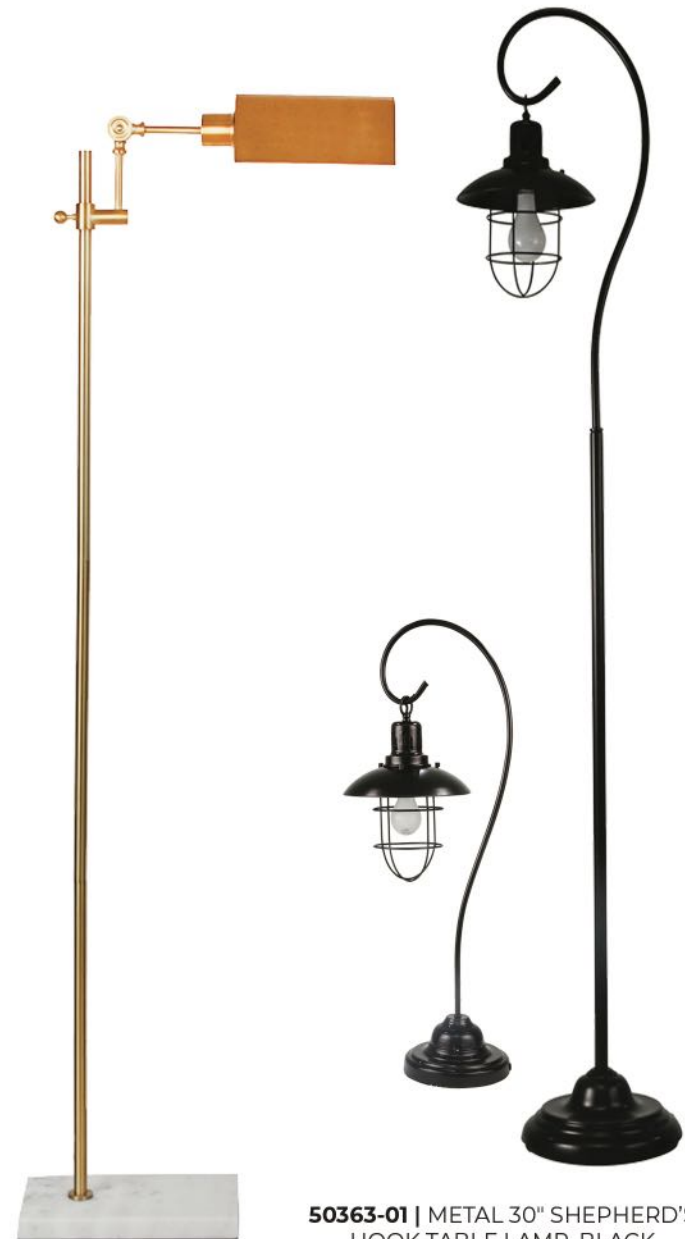

50545-02 | METAL 29" TABLE LAMP, GOLD
10.5 X 10.5 X 29" H | Gold/Metal
40W In-line Switch
2305500044

50548 | METAL 45" OVAL BIRD'S
NEST LAMP, GOLD
13 X 13 X 45" H | Gold/Metal
40W In-line Switch
2309995045

50549 | METAL 44" SPHERE BIRD'S
NEST LAMP, GOLD
16 X 16 X 44" H | Gold/Metal
40W In-line Switch
2309995045

50421-01 | METAL 23" STREET LIGHT TABLE LAMP, SILVER/BLACK
9906900023
50421-02 | METAL 23" STREET LIGHT TABLE LAMP, BRONZE/BLACK
14 X 10 X 23" H | Black Metal
40W On/Off Switch
9906900023

50321 | METAL 24" TASK LAMP W/ MARBLE BASE, GOLD
11 X 6.25 X 24" H
40W On/Off Switch
9906900023

50110-01 | METAL 21" RECTANGLE TASK TABLE LAMP, GOLD
3303900033
50110-02 | METAL 21" RECTANGLE TASK/TABLE LAMP, SILVER
7 X 7 X 21" H | Gold/Silver/Metal
40W On/Off Switch
3303900033

50325 | BRASS 63" FLOOR LAMP ON MARBLE BASE, GOLD
6.75 X 18.75 X 63" H
40W Foot Switch
8009900088

50363-01 | METAL 30" SHEPHERD'S HOOK TABLE LAMP, BLACK
13 X 10 X 30" H
40W Rocker Switch
2205900083
50363-02 | METAL 69" SHEPHERD'S HOOK FLOOR LAMP, BLACK - KD
13 X 10 X 69" H
40W Rocker Switch
9906900023