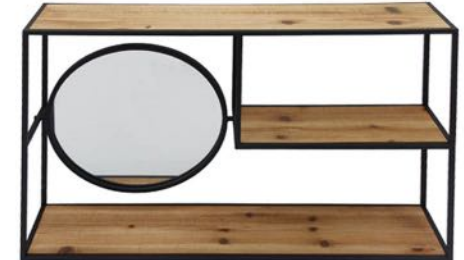

14740-01 | METAL/WOOD, WALL STORAGE W/MIRROR WHITE/GOLD | 30.75 X 7.1 X 19.75"
CASE QTY : 2 | 2404900890

14740-02 | METAL/WOOD, WALL STORAGE W/MIRROR BROWN/BLACK | 30.75 X 7.1 X 19.75"
CASE QTY : 2 | 2404900890