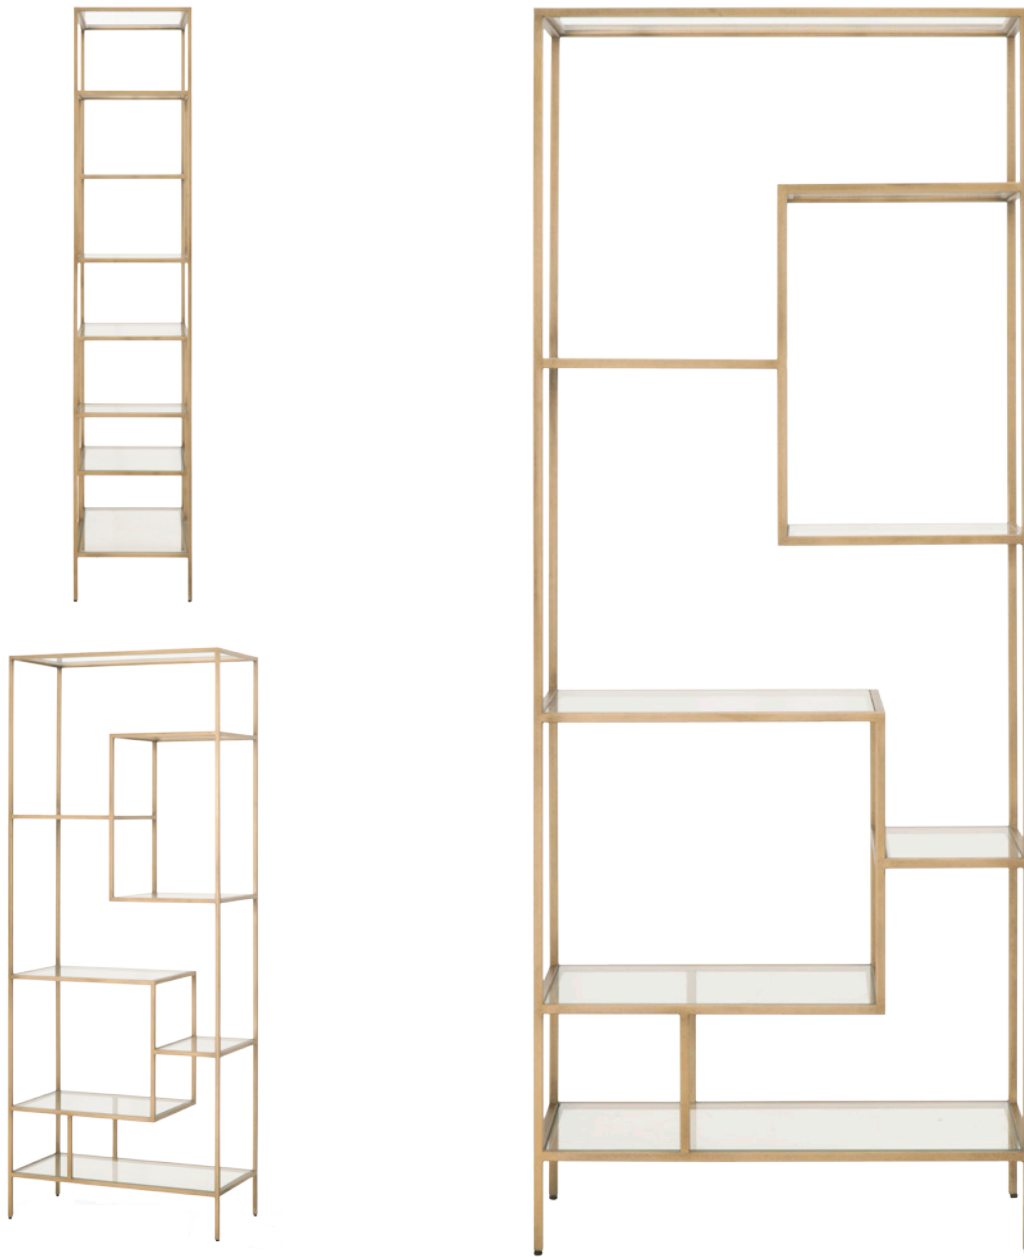

BEAKMAN

Beakman Bookcase

W: 31.5" D: 15.75" H: 78.75"

4606.BRA
Brass, Clear Glass