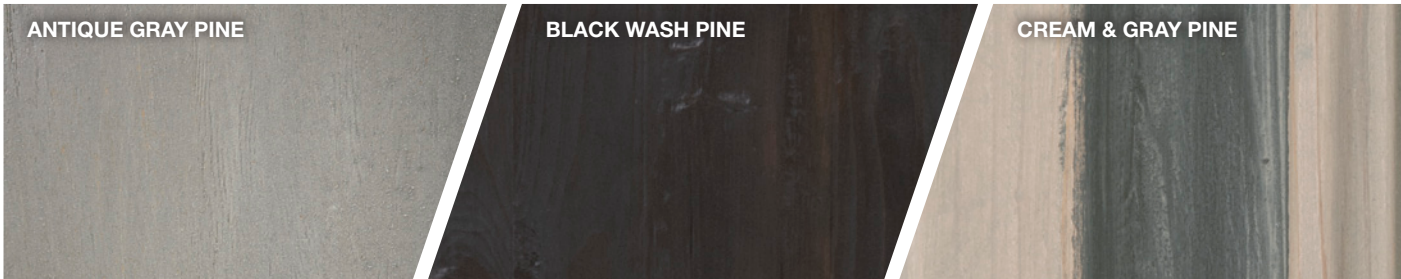

## MATERIAL REFERENCE

**SPECIAL CONSIDERATION:** Bella Antique Collection products are made with natural stone, antiqued metal, concrete, and reclaimed wood. These products include unavoidable variation in color, texture, uneven grain, blemishes, scratches, marks, and cracks. These features are not defects, but rather the material's natural characteristics. By ordering products from this collection, you accept the characteristics unique to each item and agree that no claims will be approved regarding these natural variations. Special care should be taken to protect the natural finishes unique to this collection.