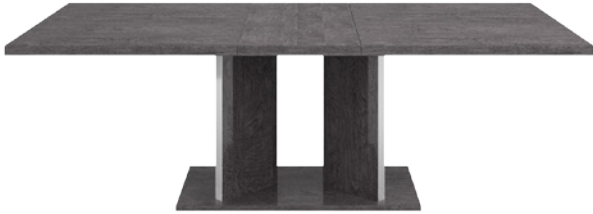

MADE IN ITALY

NOBLE  
Vivente Collection

NOBLE EXTENSION DINING TABLE  
**2155-EXDT.GBHG**  
Gray Birch High Gloss, Chrome Foil Trim

NOBLE EXTENSION LEAF  
**2155-LEAF.GBHG**  
Gray Birch High Gloss

NOBLE 3 DOOR SIDEBOARD  
**2155-BU3.GBHG**  
Gray Birch High Gloss, Chrome Foil Trim