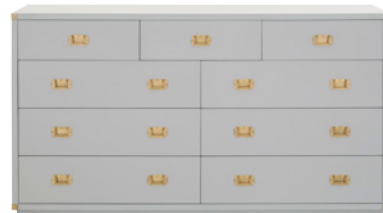

BRADLEY 9 DRAWER MEDIA DRESSER
6133.DGR/BGLD
Dove Gray, Brushed Gold
Traditions Collection