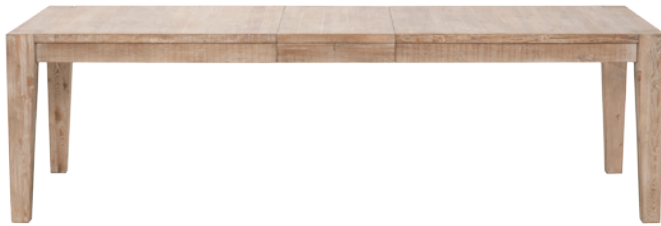

CANAL
Bella Antique Collection

CANAL EXTENSION DINING TABLE
8039.SGRY-PNE/BGLD
Smoke Gray Pine, Brushed Gold Inlay