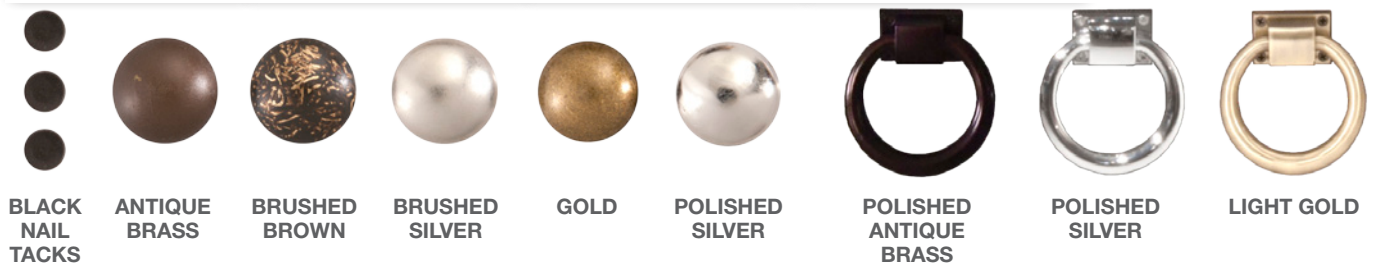

VILLA

MATERIAL REFERENCE

SPECIAL CONSIDERATION: Bonded leather is not genuine leather, it is a man-made product.