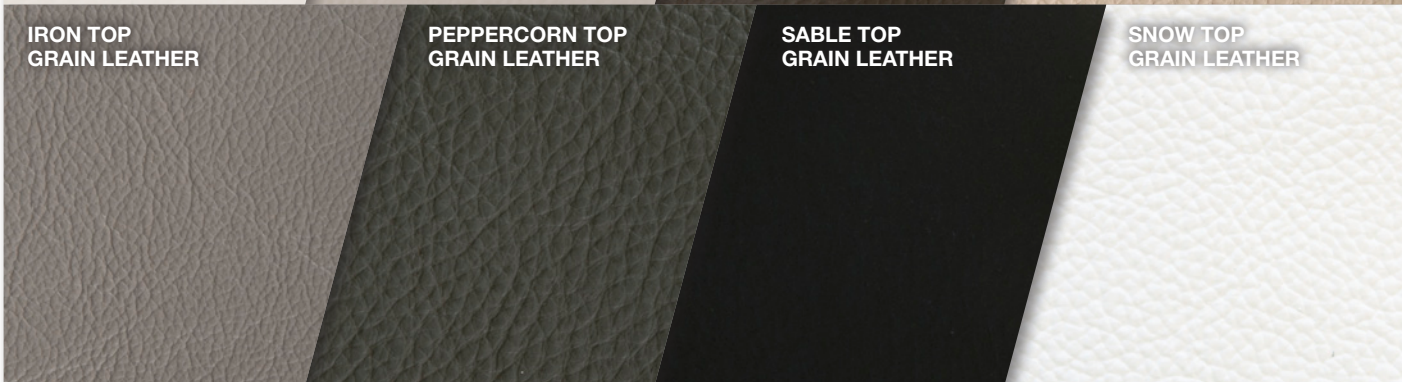

MATERIAL REFERENCE