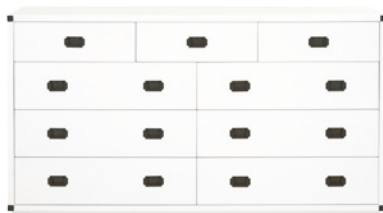

BRADLEY 9 DRAWER MEDIA DRESSER
6133.WHT/BLK
Matte White, Black
Traditions Collection