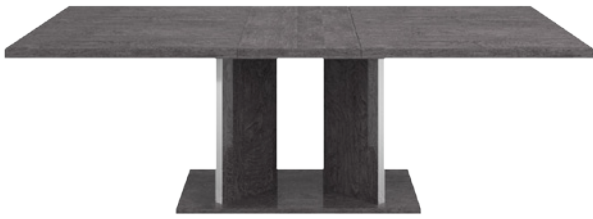

DINING ROOM

NOBLE EXTENSION DINING TABLE
2155-EXDT.GBHG
Gray Birch High Gloss, Chrome Foil Trim
Vivente Collection

NOBLE EXTENSION LEAF
2155-LEAF.GBHG
Gray Birch High Gloss
Vivente Collection