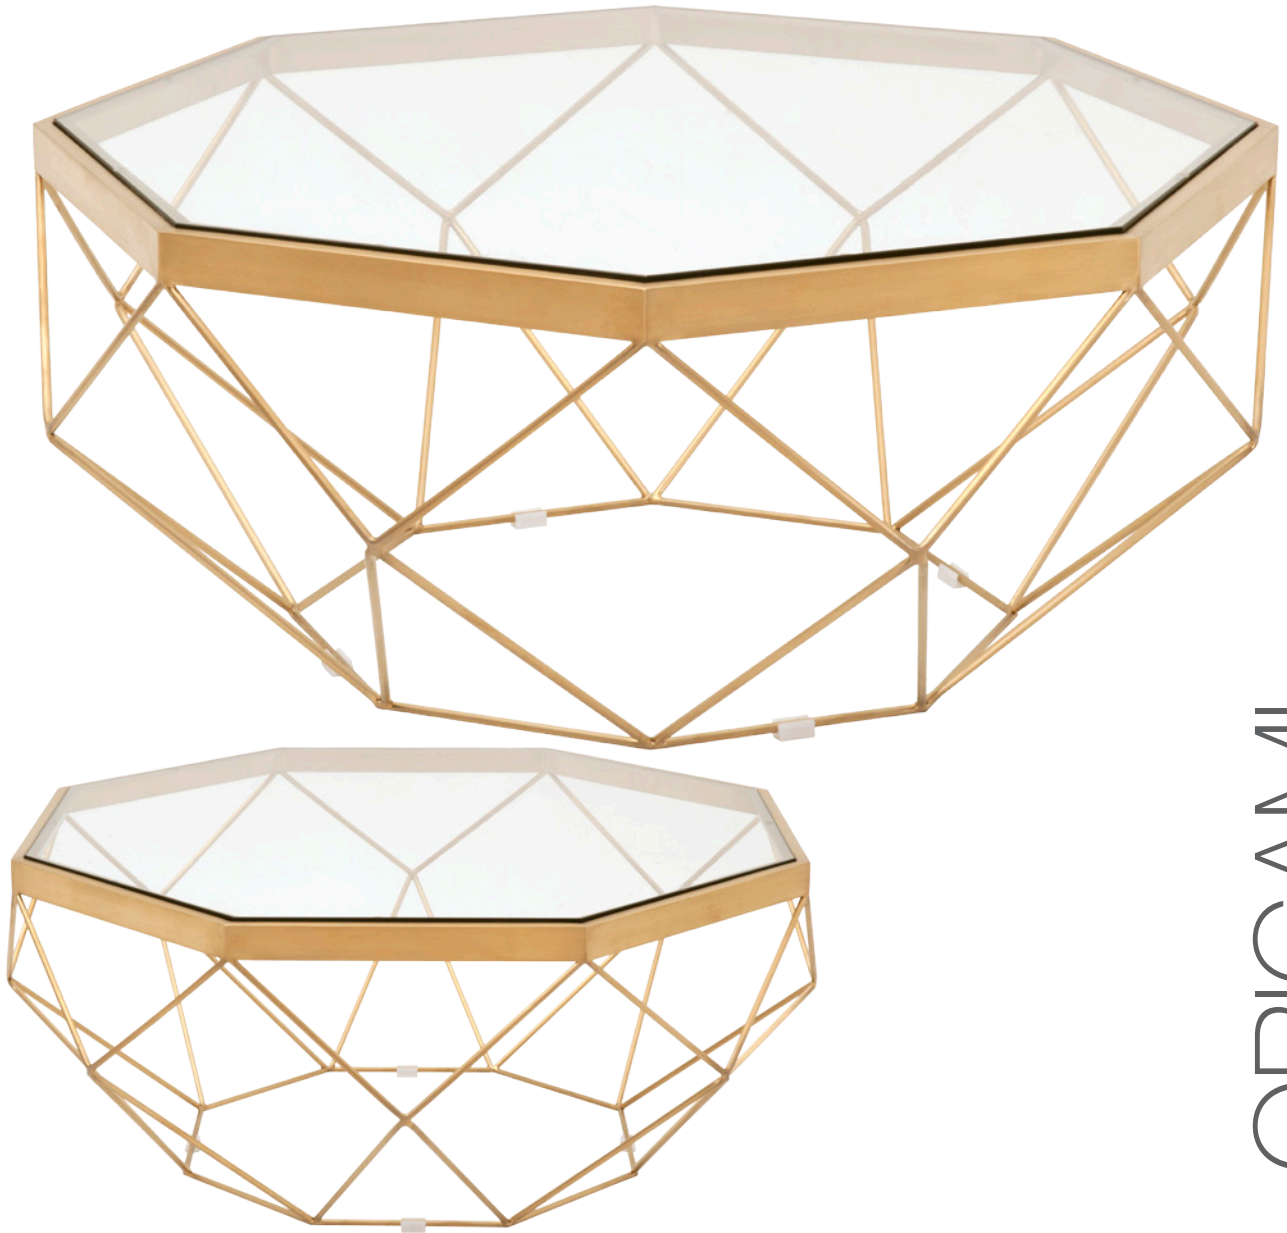

ORIGAMI

Origami Coffee Table

W: 39.5" D: 39.5" H: 16.5"

- Tempered Glass Top
- Stainless Steel