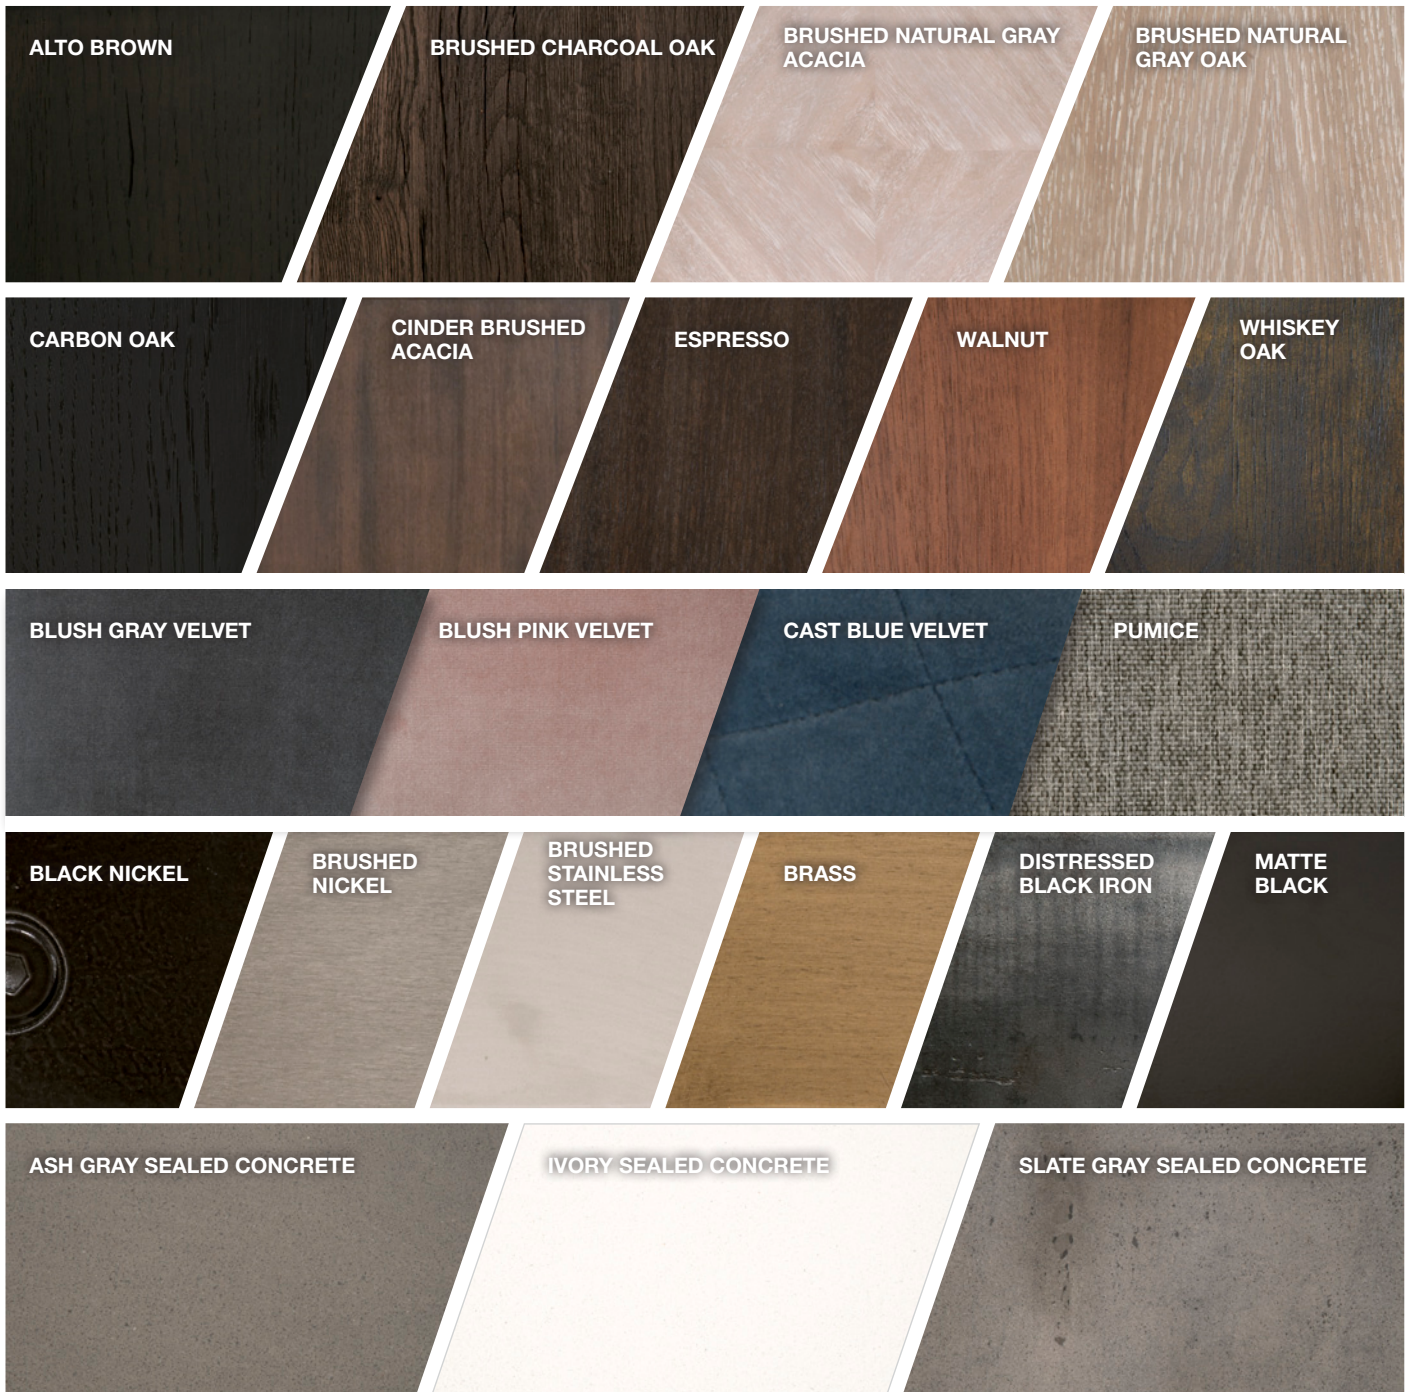

DISTRICT

MATERIAL REFERENCE