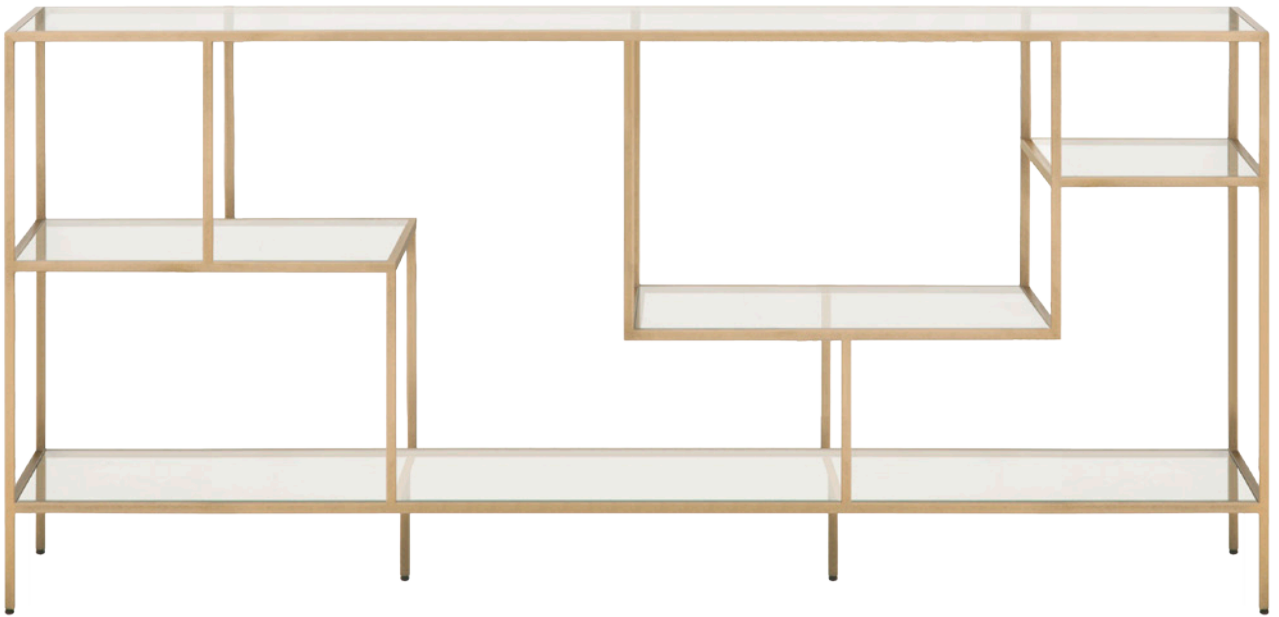

## Beakman Bookcase

W: 31.5" D: 15.75" H: 78.75"

**4606.BRA**  
Brass, Clear Glass

BEAKMAN