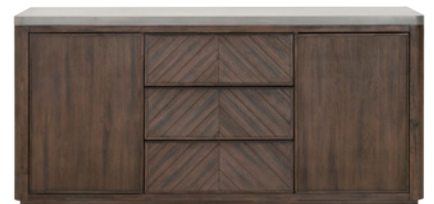

4594.CIN/SLA-GRY

Cinder Brushed Acacia, Slate Gray Sealed Concrete