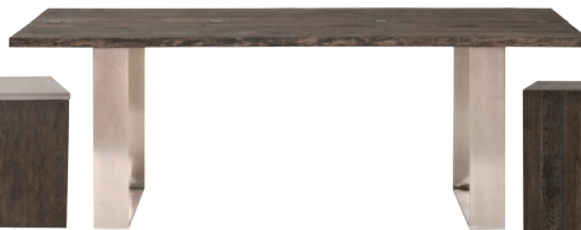

SODO DINING TABLE
4620.BNIC/BCO
Brushed Charcoal Oak, Brushed Nickel
District Collection